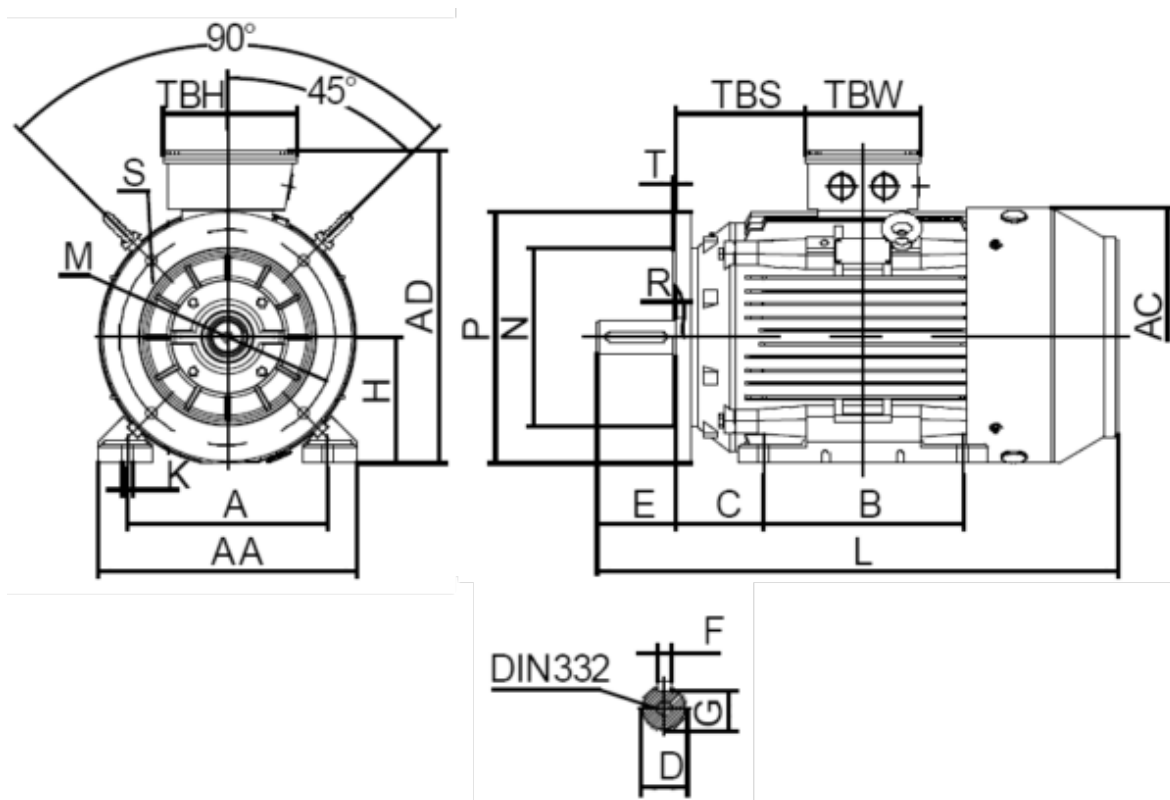

Data Sheet

Article number: 250300400417

Description: Kleedrive T3C 112M-4 4.0KW 1400 rpm
3x230/400V 50HZ IP55 B35 Eff=88,6%

Measures

A = 190	F = 8	TBW = 134
AA = 231	G = 24	
AC = Ø220	H = 112	
AD = 292	HD = 180	
B = 140	K = Ø12	
C = 70	L = 405	
D = Ø28	TBH = 134	
E = 60	TBS = 73	